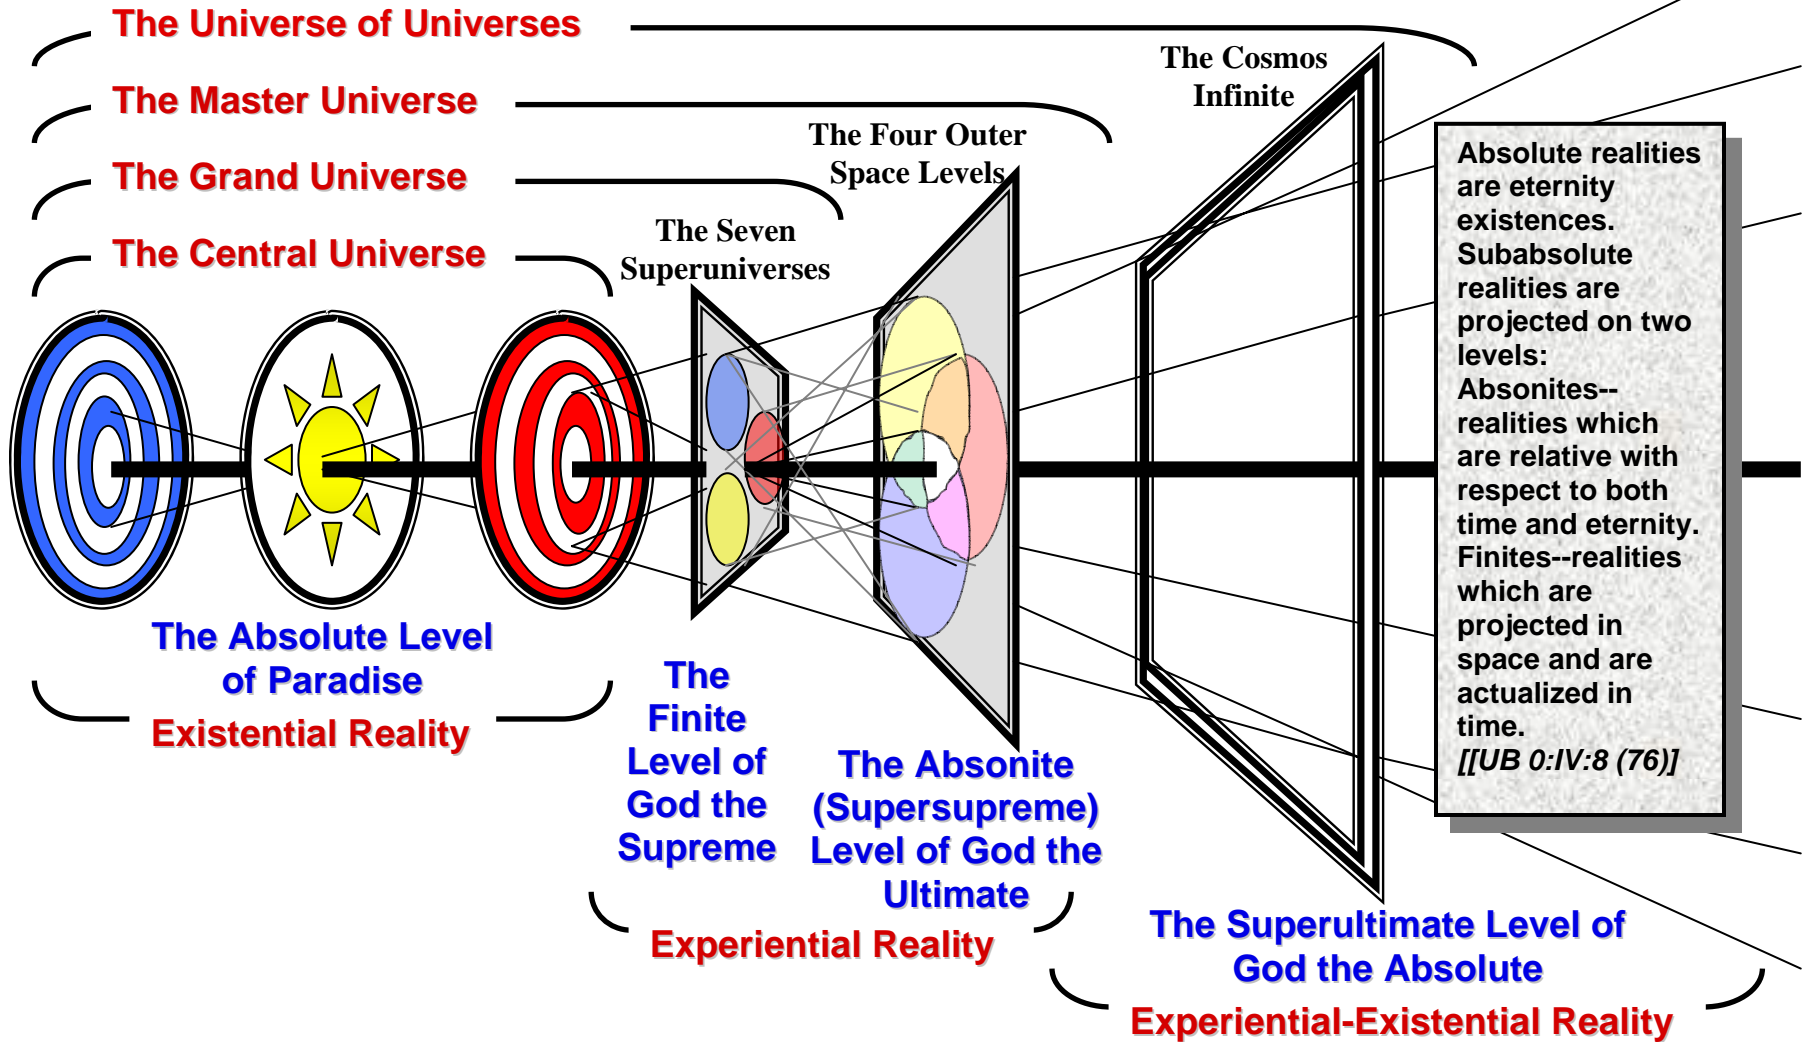

# Universe Levels of Reality

The central universe is the creation of eternity; the seven superuniverses are the creations of time; the four outer space levels are undoubtedly destined to eventuate-evolve the ultimacy of creation. And there are those who maintain that the Infinite can never attain full expression short of infinity; and therefore do they postulate an additional and unrevealed creation beyond the fourth and outermost space level, a possible ever-expanding, never-ending universe of infinity. [UB 12:1:16 (130:2)]

The Universal Father, through the mechanism of evolutionary Deity, is actually engaged in the stupendous and amazing act of personality focalization and power mobilization, on their respective universe meaning-levels, of the divine reality values of the finite, the absonite, and even of the absolute. [UB 0:IX:3 (13:1)]